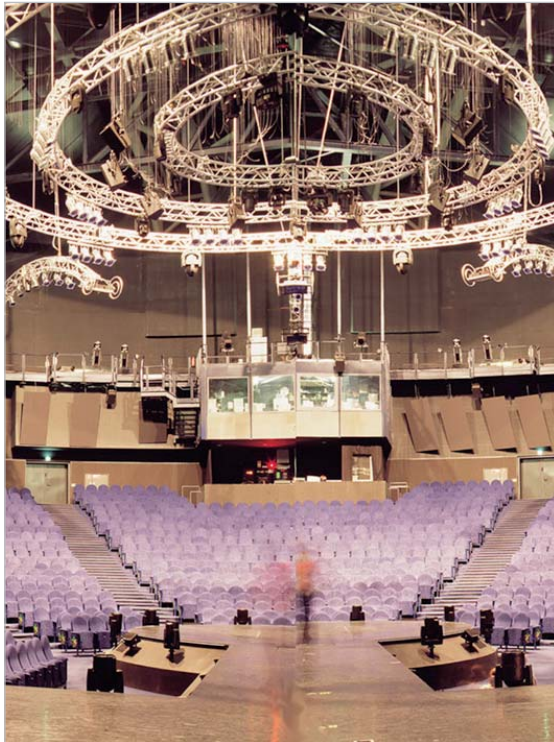

Reference

Theater, Stage & Lighting

Spring Cable Reel

Installation description

Stage lighting and mobile stage

Operator

Musicaltheater Tabaluga & Lilli, Oberhausen

Customer

Musicaltheater Tabaluga & Lilli, Oberhausen

Product

Spring Cable Reel

Realized

1999 [Conductix-Wampfler AG] (D)